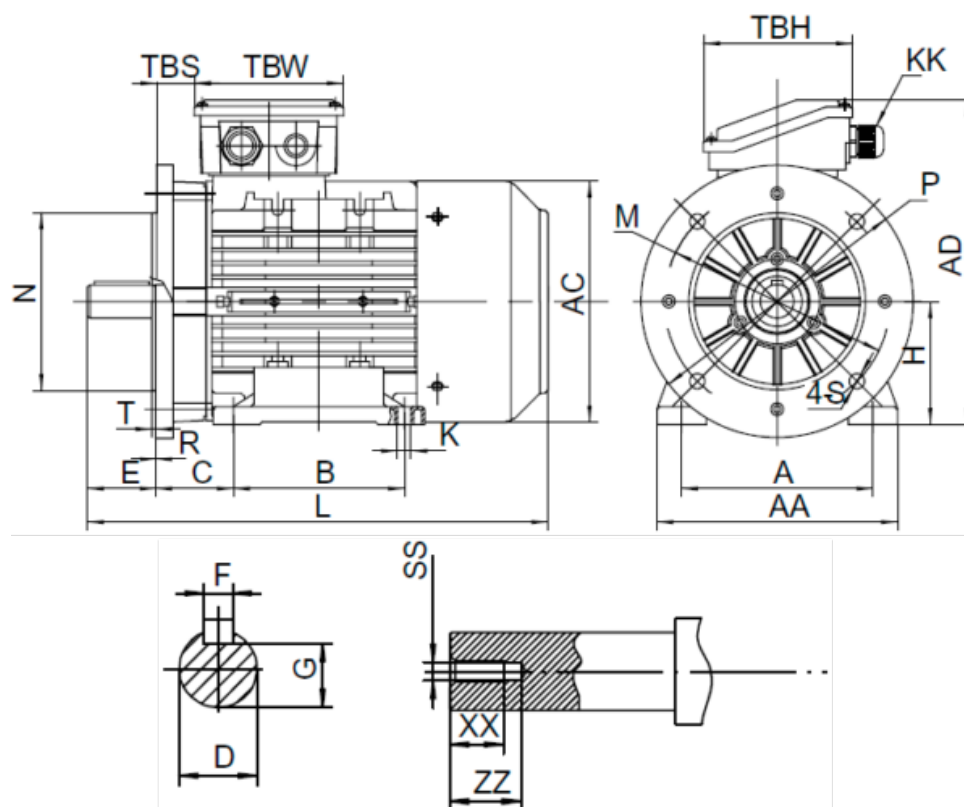

Data Sheet

Article number: 25180040041740

Description: Kleedrive T3A 112M-4 4.0kw 1400 rpm UL/CSA
3x230/400V 50 HZ IP55 B35 Eff=88,6%

Measures

A = 190	F = 8	TBW = 118
AA = 224	G = 24	XX = 22
AC = Ø220	H = 112	ZZ = 30
AD = 283	HD = 171	
B = 140	L = 397	
C = 70	SS = M10	
D = Ø28	TBH = 118	
E = 60	TBS = 33	